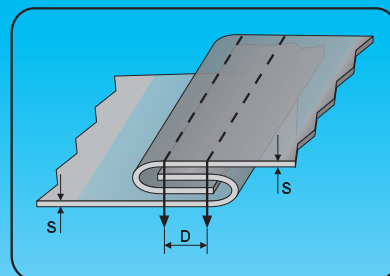

F490361 RIBATTITORE

Per "SINGER" 112W, 212W, ecc.
For "SINGER" 112W, 212W, ecc.

LAP SEAM FOLDER

Codice	Dist. aghi (D) (gauge size) (mm) (inch)	Spessore (S) (thickness)	
F490361/4,8L	4,8 3/16	L	
F490361/4,8M	4,8 3/16	M	
F490361/4,8MH	4,8 3/16	MH	
F490361/4,8H	4,8 3/16	H	
F490361/6,4L	6,4 1/4	L	
F490361/6,4M	6,4 1/4	M	
F490361/6,4MH	6,4 1/4	MH	
F490361/6,4H	6,4 1/4	H	
F490361/6,4XH	6,4 1/4	XH	
F490361/8,0L	8,0 5/16	L	
F490361/8,0M	8,0 5/16	M	
F490361/8,0MH	8,0 5/16	MH	
F490361/8,0H	8,0 5/16	H	
F490361/8,0XH	8,0 5/16	XH	