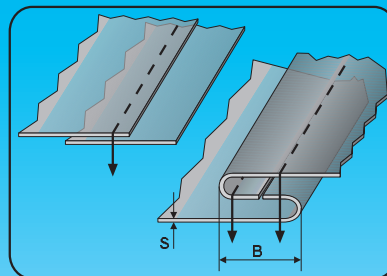

F338 SET RIBATTITORE ALL'INGLESE PER CAMICERIA

*Per macchine piane
For flat bed machines*

PIEDINI A CORREDO
EQUIPPED FEET

ENGLISH YOKE SET FOR SHIRT FACTORY

Codice	(B)	(S)	Codice	(B)	(S)
F338/4L	4	L	F338/12L	12	L
F338/5L	5	L	F338/12M	12	M
F338/5M	5	M	F338/13L	13	L
F338/6L	6	L	F338/13M	13	M
F338/6M	6	M	F338/14L	14	L
F338/7L	7	L	F338/14M	14	M
F338/7M	7	M			
F338/8L	8	L			
F338/8M	8	M			
F338/9L	9	L			
F338/9M	9	M			
F338/10L	10	L			
F338/10M	10	M			
F338/11L	11	L			
F338/11M	11	M			