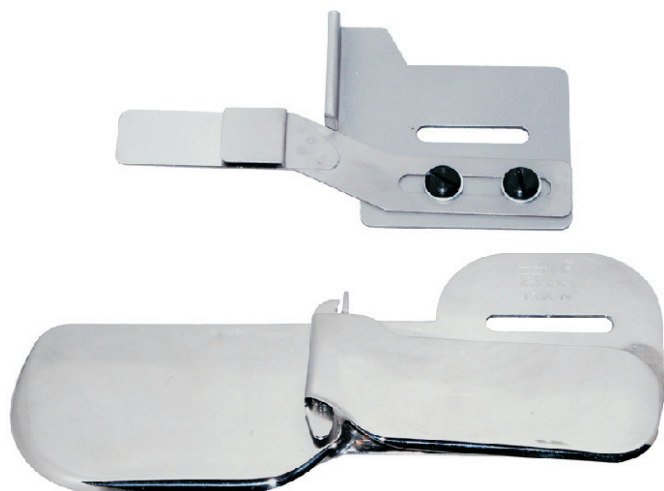

F338 SET RIBATTITORE ALL'INGLESE PER CAMICERIA

*Per macchine piane
For flat bed machines*

PIEDINI A CORREDO
EQUIPPED FEET

ENGLISH YOKE SET FOR SHIRT FACTORY

Codice	(B)	(S)	Codice	(B)	(S)
F338/4L	4	L	F338/12L	12	L
F338/5L	5	L	F338/12M	12	M
F338/5M	5	M	F338/13L	13	L
F338/6L	6	L	F338/13M	13	M
F338/6M	6	M	F338/14L	14	L
F338/7L	7	L	F338/14M	14	M
F338/7M	7	M			
F338/8L	8	L			
F338/8M	8	M			
F338/9L	9	L			
F338/9M	9	M			
F338/10L	10	L			
F338/10M	10	M			
F338/11L	11	L			
F338/11M	11	M			