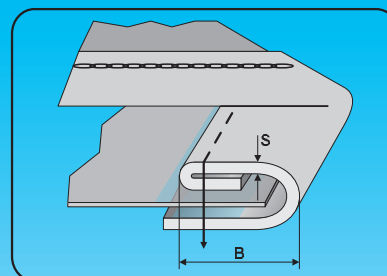

## BORDATORE PER COLLARETTI FINTO RIMAGLIO A 3 RISVOLTI

*Per "RIMOLDI" 264-16, "EXACTA"  
"CONTI COMPLETT" e similari  
For "RIMOLDI" 264-16, "EXACTA"  
"CONTI COMPLETT" and similar*

*LINKING SPLIT TUBE  
FOLDER - THREE FOLD*

Codice				Codice			
	(A)	(B)	(S)		(A)	(B)	(S)
F272/30	30	10	3	F272/130	130	57	6
F272/36	36	12	4	F272/140	140	62	6
F272/40	40	13	4	F272/150	150	67	6
F272/45	45	15	4	F272/160	160	72	6
F272/50	50	18	5	F272/170	170	77	6
F272/55	55	20	5	F272/180	180	82	6
F272/60	60	22	5				
F272/65	65	25	5				
F272/70	70	28	5				
F272/75	75	30	5				
F272/80	80	32	5				
F272/85	85	35	5				
F272/100	100	42	5				
F272/110	110	47	5				
F272/120	120	52	6				