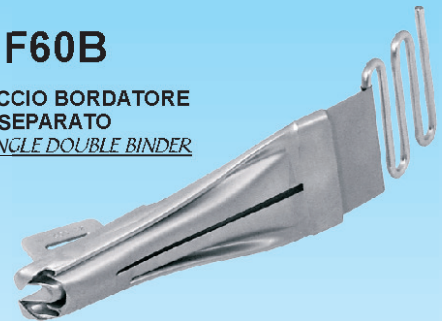

F60B

BECCUCCIO BORDATORE SEPARATO
RIGHT ANGLE DOUBLE BINDER

Codice	Codice	Codice	Codice
F60B/14	F60B/36	F60B/22H	F60B/35XH
F60B/16	F60B/38	F60B/25H	F60B/38XH
F60B/18	F60B/40	F60B/28H	F60B/40XH
F60B/19	F60B/42	F60B/30H	F60B/42XH
F60B/20	F60B/45	F60B/32H	F60B/45XH
F60B/22	F60B/48	F60B/35H	F60B/48XH
F60B/25	F60B/50	F60B/38H	F60B/50XH
F60B/28	F60B/55	F60B/40H	
F60B/30	F60B/60	F60B/42H	
F60B/32	F60B/65	F60B/45H	
F60B/34	F60B/70	F60B/48H	
F60B/35	F60B/90	F60B/50H