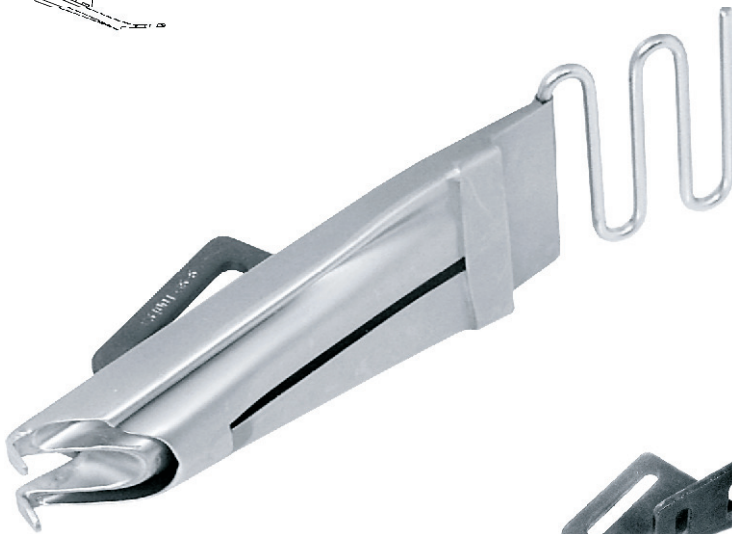

F34001

**BORDATORE AD ANGOLO
A 3 RISVOLTI (115°)**

*Per macchine triplice trasporto
For walking foot machines*

F34000A - staffa
- bracket

RIGHT ANGLE SEMI-FOLD BINDER (115°)

Codice	(A)	(S)	(B)	Codice	(A)	(S)	(B)
F34001/14x4	14	4	3	F34001/28x5	28	5	10
F34001/16x4	16	4	4	F34001/28x6	28	6	10
F34001/19x5	19	5	4,5	F34001/28x7	28	7	10
F34001/20x4	20	4	7	F34001/30x4	30	4	11
F34001/20x5	20	5	7	F34001/30x5	30	5	11
F34001/20x6	20	6	7	F34001/30x6	30	6	11
F34001/22x4	22	4	8	F34001/30x8	30	8	11
F34001/22x5	22	5	8	F34001/35x5	35	5	13
F34001/22x6	22	6	8	F34001/35x6	35	6	13
F34001/24x6	24	6	8	F34001/35x8	35	8	13
F34001/25x4	25	4	9				
F34001/25x5	25	5	9				
F34001/25x6	25	6	9				
F34001/27x5	27	5	9,5				
F34001/28x4	28	4	10				