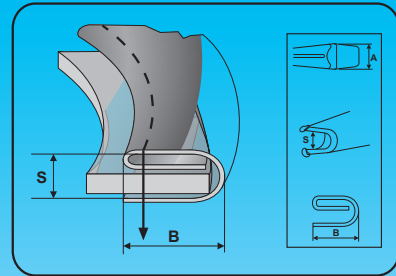

F34001

**BORDATORE AD ANGOLO
A 3 RISVOLTI (115°)**

*Per macchine triplice trasporto
For walking foot machines*

F34000A - staffa
- bracket

RIGHT ANGLE SEMI-FOLD BINDER (115°)

Codice	(A)	(S)	(B)	Codice	(A)	(S)	(B)
F34001/14x4	14	4	3	F34001/28x5	28	5	10
F34001/16x4	16	4	4	F34001/28x6	28	6	10
F34001/19x5	19	5	4,5	F34001/28x7	28	7	10
F34001/20x4	20	4	7	F34001/30x4	30	4	11
F34001/20x5	20	5	7	F34001/30x5	30	5	11
F34001/20x6	20	6	7	F34001/30x6	30	6	11
F34001/22x4	22	4	8	F34001/30x8	30	8	11
F34001/22x5	22	5	8	F34001/35x5	35	5	13
F34001/22x6	22	6	8	F34001/35x6	35	6	13
F34001/24x6	24	6	8	F34001/35x8	35	8	13
F34001/25x4	25	4	9				
F34001/25x5	25	5	9				
F34001/25x6	25	6	9				
F34001/27x5	27	5	9,5				
F34001/28x4	28	4	10				