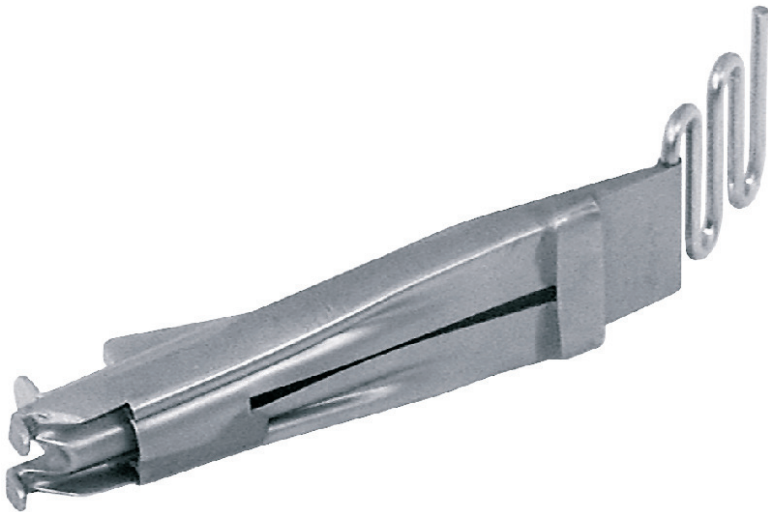

# F29002 BORDATORE AD ANGOLO DOPPIA PIEGA (95°)

*Per macchine triplice trasporto  
For walking foot machines*

*RIGHT ANGLE DOUBLE BINDER (95°)*

Codice	Entrata (A) (tape size)		Lav. finito (B) (finished size)		Spessore (S) (thickness)	
	(mm)	(inch)	(mm)	(inch)	(mm)	(inch)
F29002/20x5x4	20	25/32	5	3/16	4	5/32
F29002/22x6x4	22	7/8	6	1/4	4	5/32
F29002/25x7x4	25	1	7	9/32	4	5/32
F29002/25x7x5	25	1	7	9/32	5	3/16
F29002/25x7x6	25	1	7	9/32	6	1/4
F29002/28x8x4	28	1-1/8	8	5/16	4	5/32
F29002/28x8x6	28	1-1/8	8	5/16	6	1/4
F29002/30x9x4	30	1-3/16	9	23/64	4	5/32
F29002/30x9x6	30	1-3/16	9	23/64	6	1/4
F29002/35x11x5	35	1-3/8	11	7/16	5	3/16
F29002/35x11x7	35	1-3/8	11	7/16	7	9/32
F29002/40x13x7	40	1-9/16	13	33/64	7	9/32