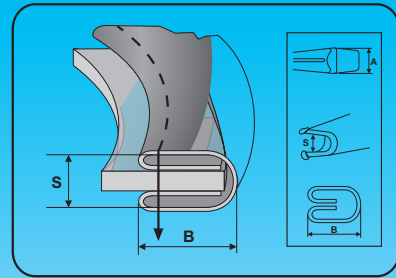

# F29002 BORDATORE AD ANGOLO DOPPIA PIEGA (95°)

*Per macchine triplice trasporto  
For walking foot machines*

*RIGHT ANGLE DOUBLE BINDER (95°)*

Codice	Entrata (A) (tape size)		Lav. finito (B) (finished size)		Spessore (S) (thickness)	
	(mm)	(inch)	(mm)	(inch)	(mm)	(inch)
F29002/20x5x4	20	25/32	5	3/16	4	5/32
F29002/22x6x4	22	7/8	6	1/4	4	5/32
F29002/25x7x4	25	1	7	9/32	4	5/32
F29002/25x7x5	25	1	7	9/32	5	3/16
F29002/25x7x6	25	1	7	9/32	6	1/4
F29002/28x8x4	28	1-1/8	8	5/16	4	5/32
F29002/28x8x6	28	1-1/8	8	5/16	6	1/4
F29002/30x9x4	30	1-3/16	9	23/64	4	5/32
F29002/30x9x6	30	1-3/16	9	23/64	6	1/4
F29002/35x11x5	35	1-3/8	11	7/16	5	3/16
F29002/35x11x7	35	1-3/8	11	7/16	7	9/32
F29002/40x13x7	40	1-9/16	13	33/64	7	9/32